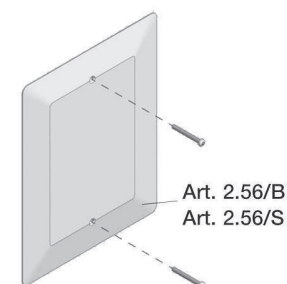

2.56/B/S - WELCO-Dual - Sportello per ispezione collettore in plastica, disponibile in due diverse finiture (beje e satinato) senza fori per azionamento rubinetti e viti di fissaggio a cassetta.

Plastic cover suitable different finish (white and satinated) for inspection manifold without holes for operating ball taps and fixing screws.

Codice	Articolo	Tipo	Confezione (pz)	€/cad
W2563225/B	2.56/B	Bianco avana	1	7,02
W2563225/S	2.56/S	Satinato	1	25,50